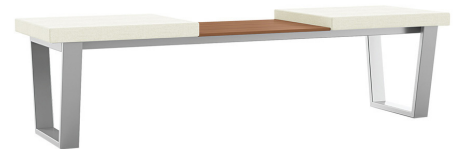

PORTO

BEHAVIOURAL HEALTH

BENCH SEATING

PORTO BH BENCH

Porto benches are built to the highest standard of quality and offer a contemporary style in a choice of 2-seat or 3-seat configurations with solid surface and power/USB options.

Features

- 14-gauge internal steel seat frame
- Seat cushions can be easily replaced
- Concealed upholstery staples
- Non-removeable nylon glides protect flooring

Options

- Solid surface center table
- Power/USB outlet
- Floor mount brackets
- Moisture barrier

	Depth	Width	Seat Height	Weight Capacity
POB224	20.75"	48"	19"	500 lbs
POB324	20.75"	72"	19"	500 lbs
POB324-CT	20.75"	72"	19"	500 lbs

Statement of Line

POB224

POB324

POB324-CT